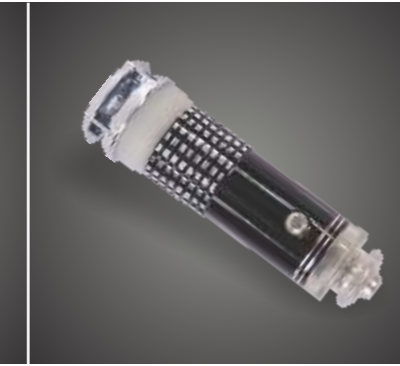

Mud Flap Set of 4

Part No. 990J0M76M00-030, MRP. ₹ 395/-
Front/Rear Set 990J0M76M00-040 / 50,
MRP. ₹ 225 - 245/-

Fuel Lid Cover

Part No. 990J0M76M13-050
MRP. ₹ 525/-

Smart Utility

Extreme Vision Bulb

Part No. 990J0M67L11-050
MRP. ₹ 700/- Per Piece

Car Air Purifier

Part No. 9990J0M999L5-010
MRP. ₹ 1,200/-

Smoke Eliminator

Part No. 9990J0M999L5-060
MRP. ₹ 800/-

Seat Back Organiser

Part No. 9990J0M99283-1GR
MRP. ₹ 353/-

Convenience

In Car Chiller 8 Ltrs/15 Ltrs*