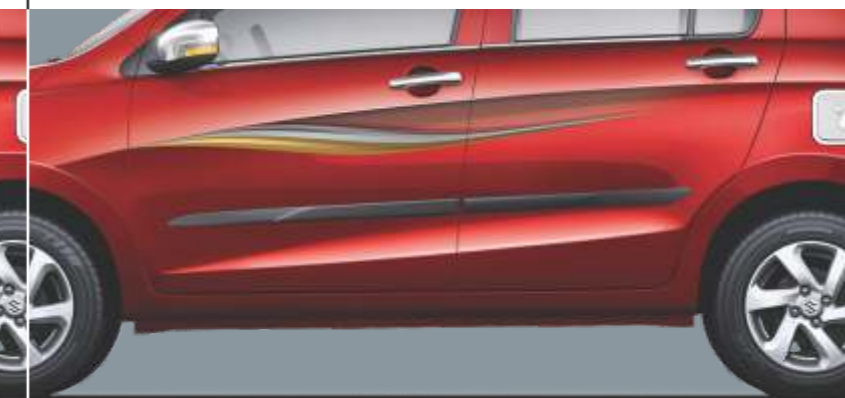

GRACEFUL STREAK GOLDEN - FOR DARK BODY COLORS
Part No. 990J0M76MJ2-040
MRP. ₹ 1,090/-

* Products available at a later date.