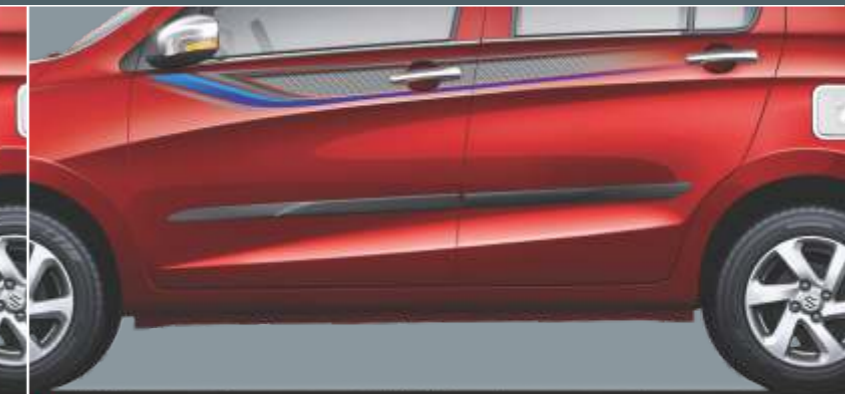

VIVID - FOR ALL BODY COLORS
Part No. . 990J0M76MJ2-020
MRP. ₹ 1,190/-