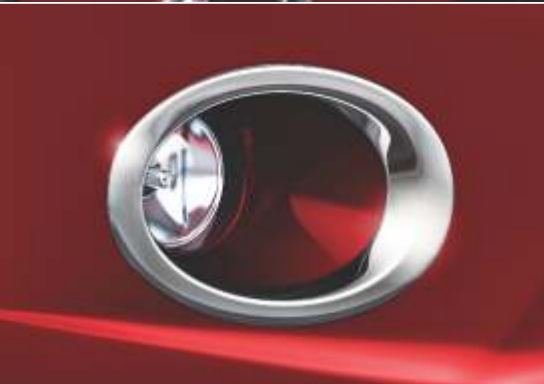

Fog Lamp Chrome Garnish

The chrome garnish lends an elegant look to the fog lamp.

Part No. 990J0M76M13-030, MRP. ₹ 525/-

Fog Lamp

Part No. 990J0M76M11-010, MRP. ₹ 3,490/-