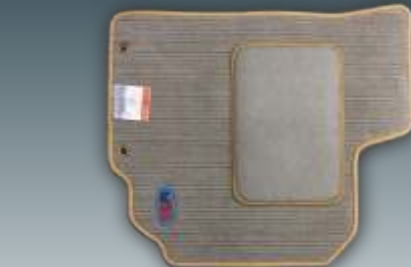

Designer Mat

Part No. 75901M76MA0
MRP ₹ 990/-

Carpet Mat

Part No. 75901M76M00/10/20
MRP ₹ 690-990/-

Sporty Pedal

Sporty steel finish to pedals.
Part No. 990J0M76ML7-010
MRP ₹ 295/-

Auto Dimming IRVM

Protects you from the irritating glare at night.
Part No. 990J0M76M06-030
MRP ₹ 5,990/-

Ambient Light

Ambient light to set the mood.
Part No. 990J0M76M11-020
MRP ₹ 490/-

Keep the interiors of your car hygienic & clean. Available in different varieties - Basic, Full Floor, Carpet & Designer Mats