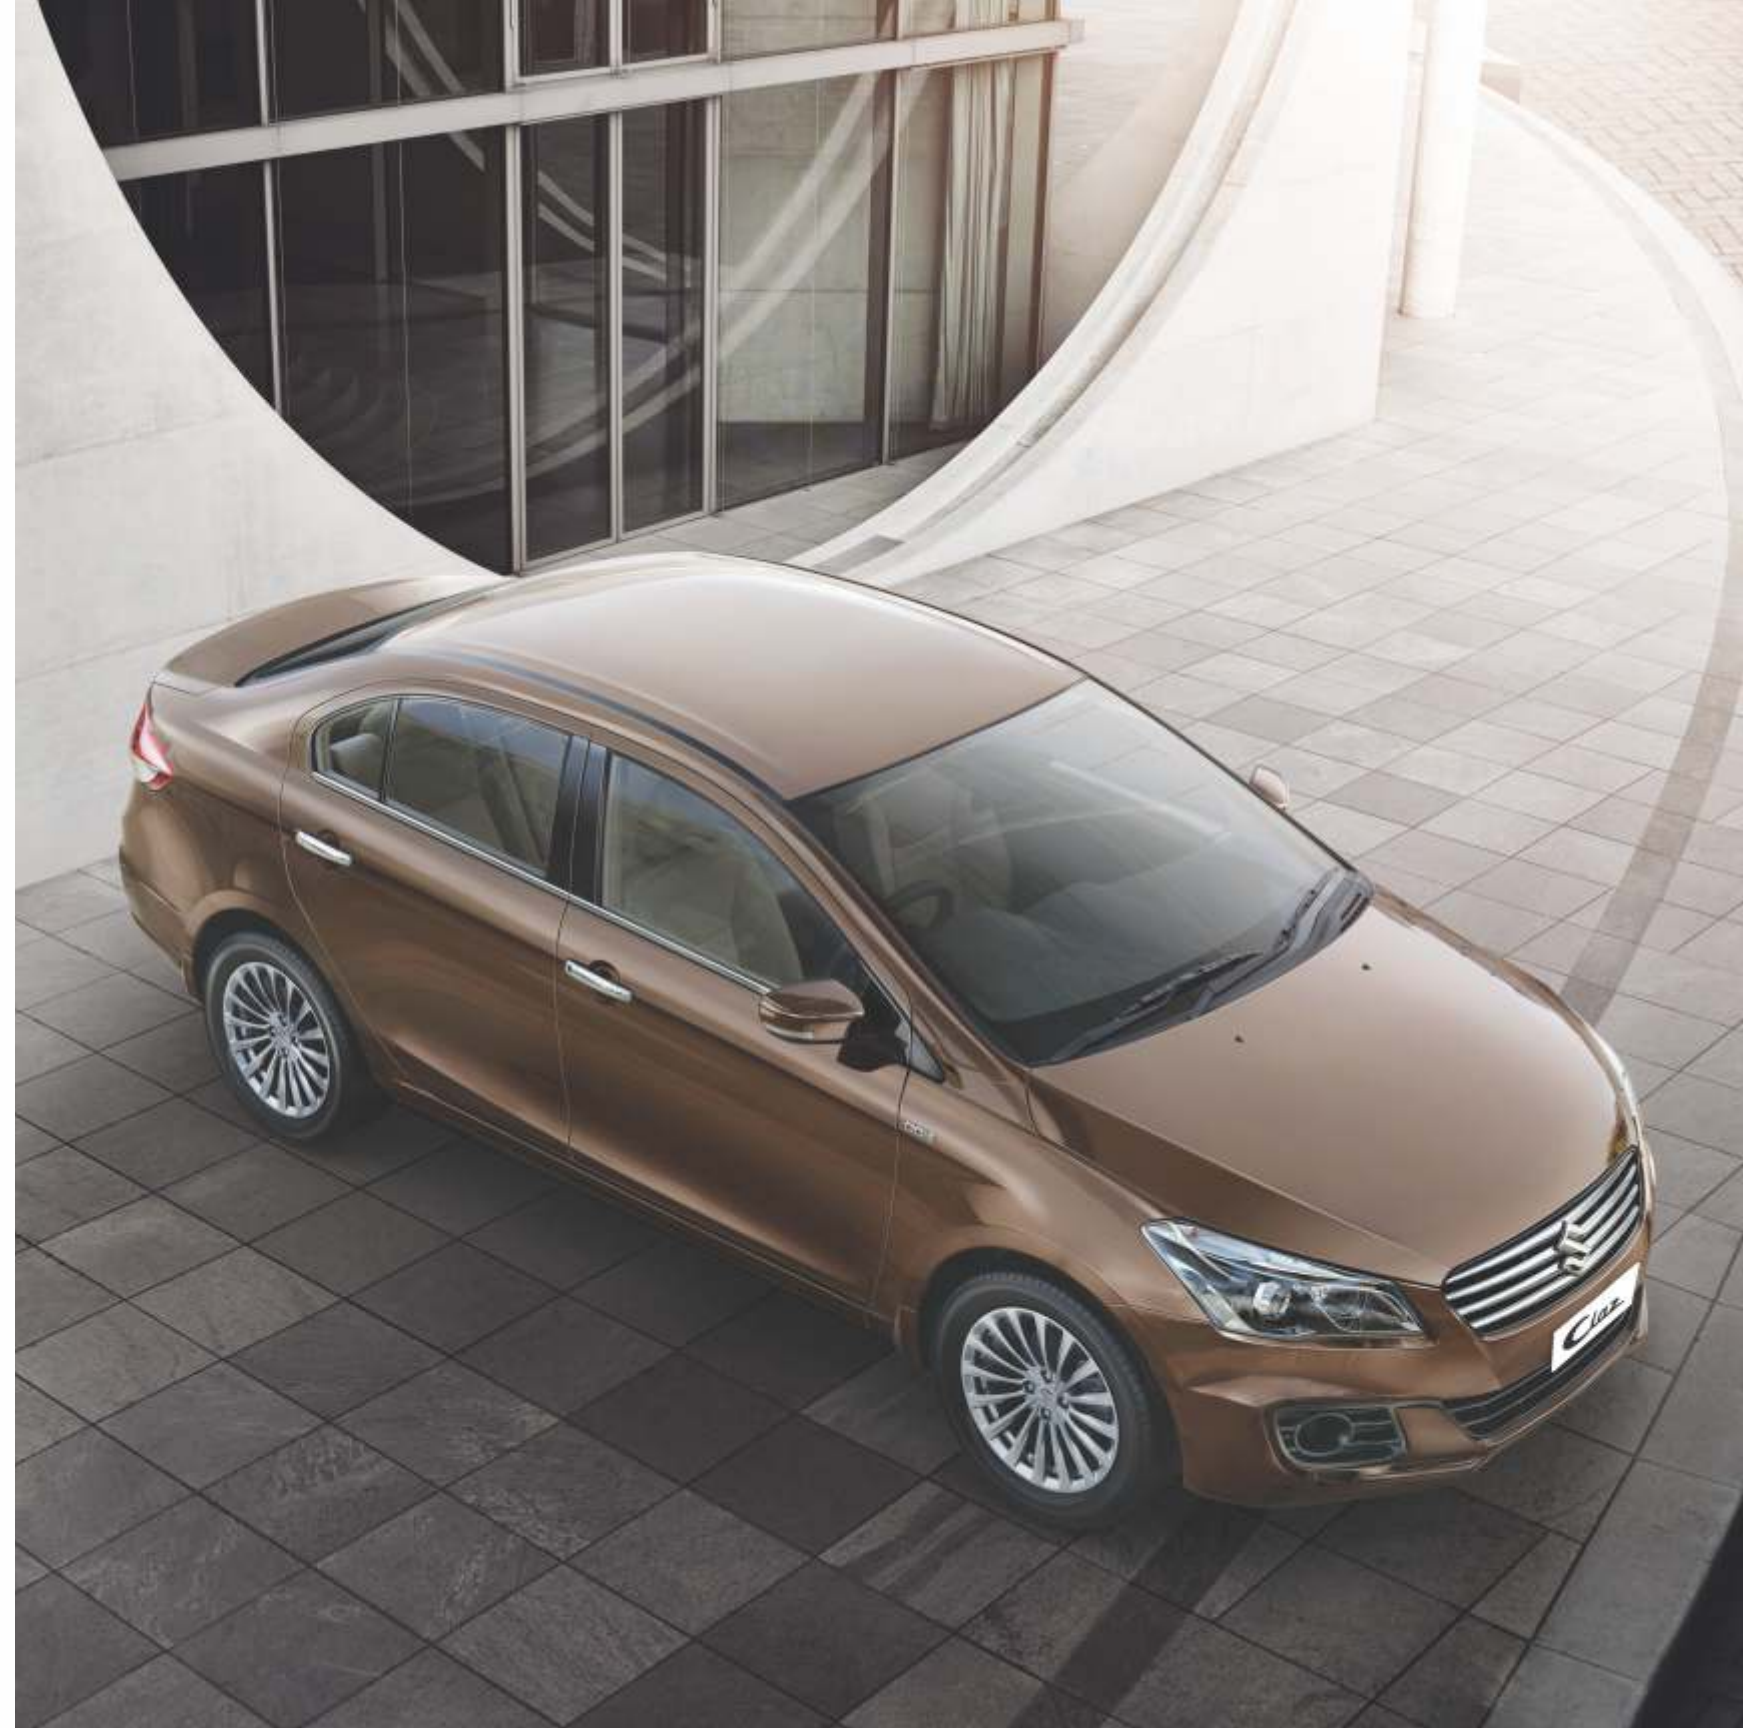

ACCESSORIES RANGE AT A GLANCE

Variant	Vxi / Vdi	Vxi+ / Vdi+	Zxi / Zdi
Accessories			
Exterior			
Alloy Wheel 15"	•	•	FF
Centre Cap	•	•	FF
Tyre Valve Cap	•	•	•
Door Beltline Chrome	•	•	•
Door Handle Chrome	•	•	FF
Tailgate Chrome Garnish	•	•	•
Interior			
Seat Covers	•	•	FF
Interior Styling Kit	•	•	•
Sporty Pedal Pad	•	•	•
Infotainment			
Woofers	•	•	•
Amplifier	•	•	•
Navigation System	•	•	•
Car Universal Mobile Holder with Charger	•	•	•
Safety			
Child Seat	•	•	•
Reverse Parking Assist System	•	FF	FF
TPMS	•	•	•
Protection			
Door Visor	•	•	•
Body Side Molding	•	•	•
Bumper Corner Protector	•	•	•
Body Cover	•	•	•
Floor Mat	•	•	•
Door Sill Guard with Illumination	•	•	•
Door Sill Guard SS	•	•	•
Convenience			
Cool/Warm Box	•	•	•
Reading Lamp	•	•	•
Window Sunshade	•	•	•
Car Care			
Care Care Products	•	•	•

• - Available as an accessory fitment
FF - Factory Fitted