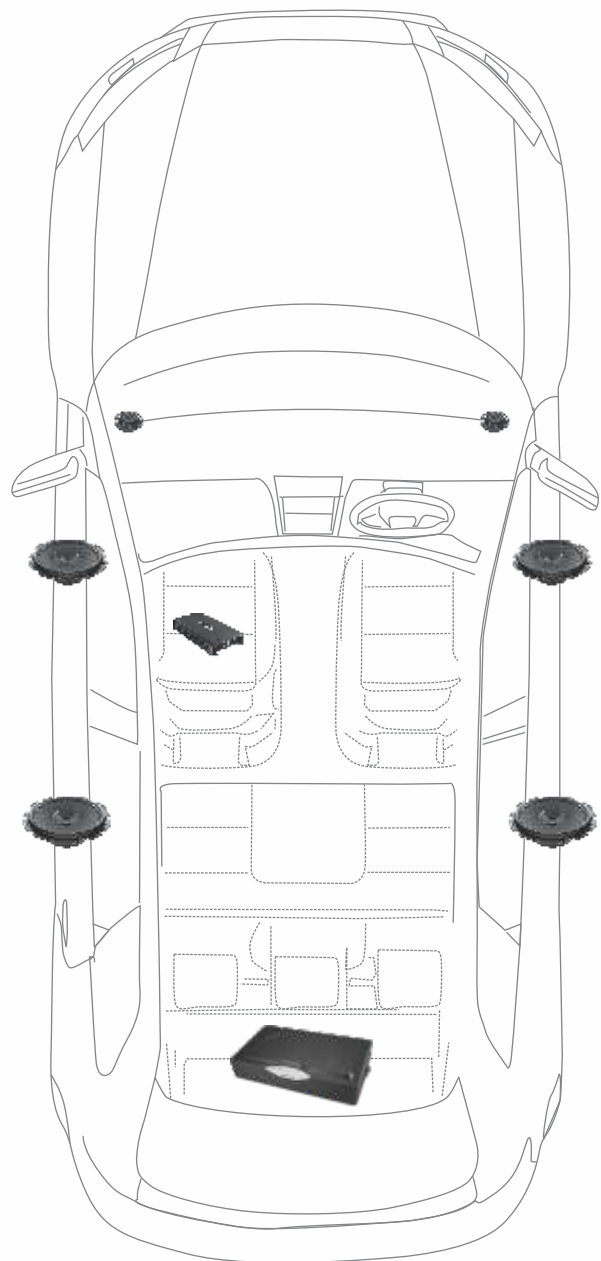

TUNE IN & ENJOY

Turn things wild and loud when you play your favourite music. Invisible looks, a rich sound, a clear tone - it's not just your ears that will be impressed!

"Plug & Play" sound system

The sound system fits easily into the boot/under the seat and connected via "Plug & Play". Fully compatible with vehicle's wiring harness.