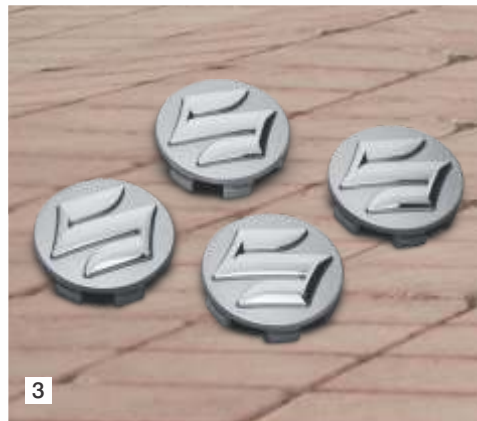

Alloy Wheel

1 5-triple Spokes Steel Finish (15")

Part No. 43210M79MU0

2 16 Spokes Steel Finish (15")

Part No. 43210M79M50-27N

3 Center Cap

The specially designed center cap embossed with Suzuki logo matches the alloy wheel perfectly.

Part No. 990J0M99904-010

4 Tyre Valve Cap (Set of 5)

Customized down to the smallest detail. The valve caps, embossed with the Suzuki logo, provide optimal protection against dust & dirt.

Part No. 990J0M999W0-060